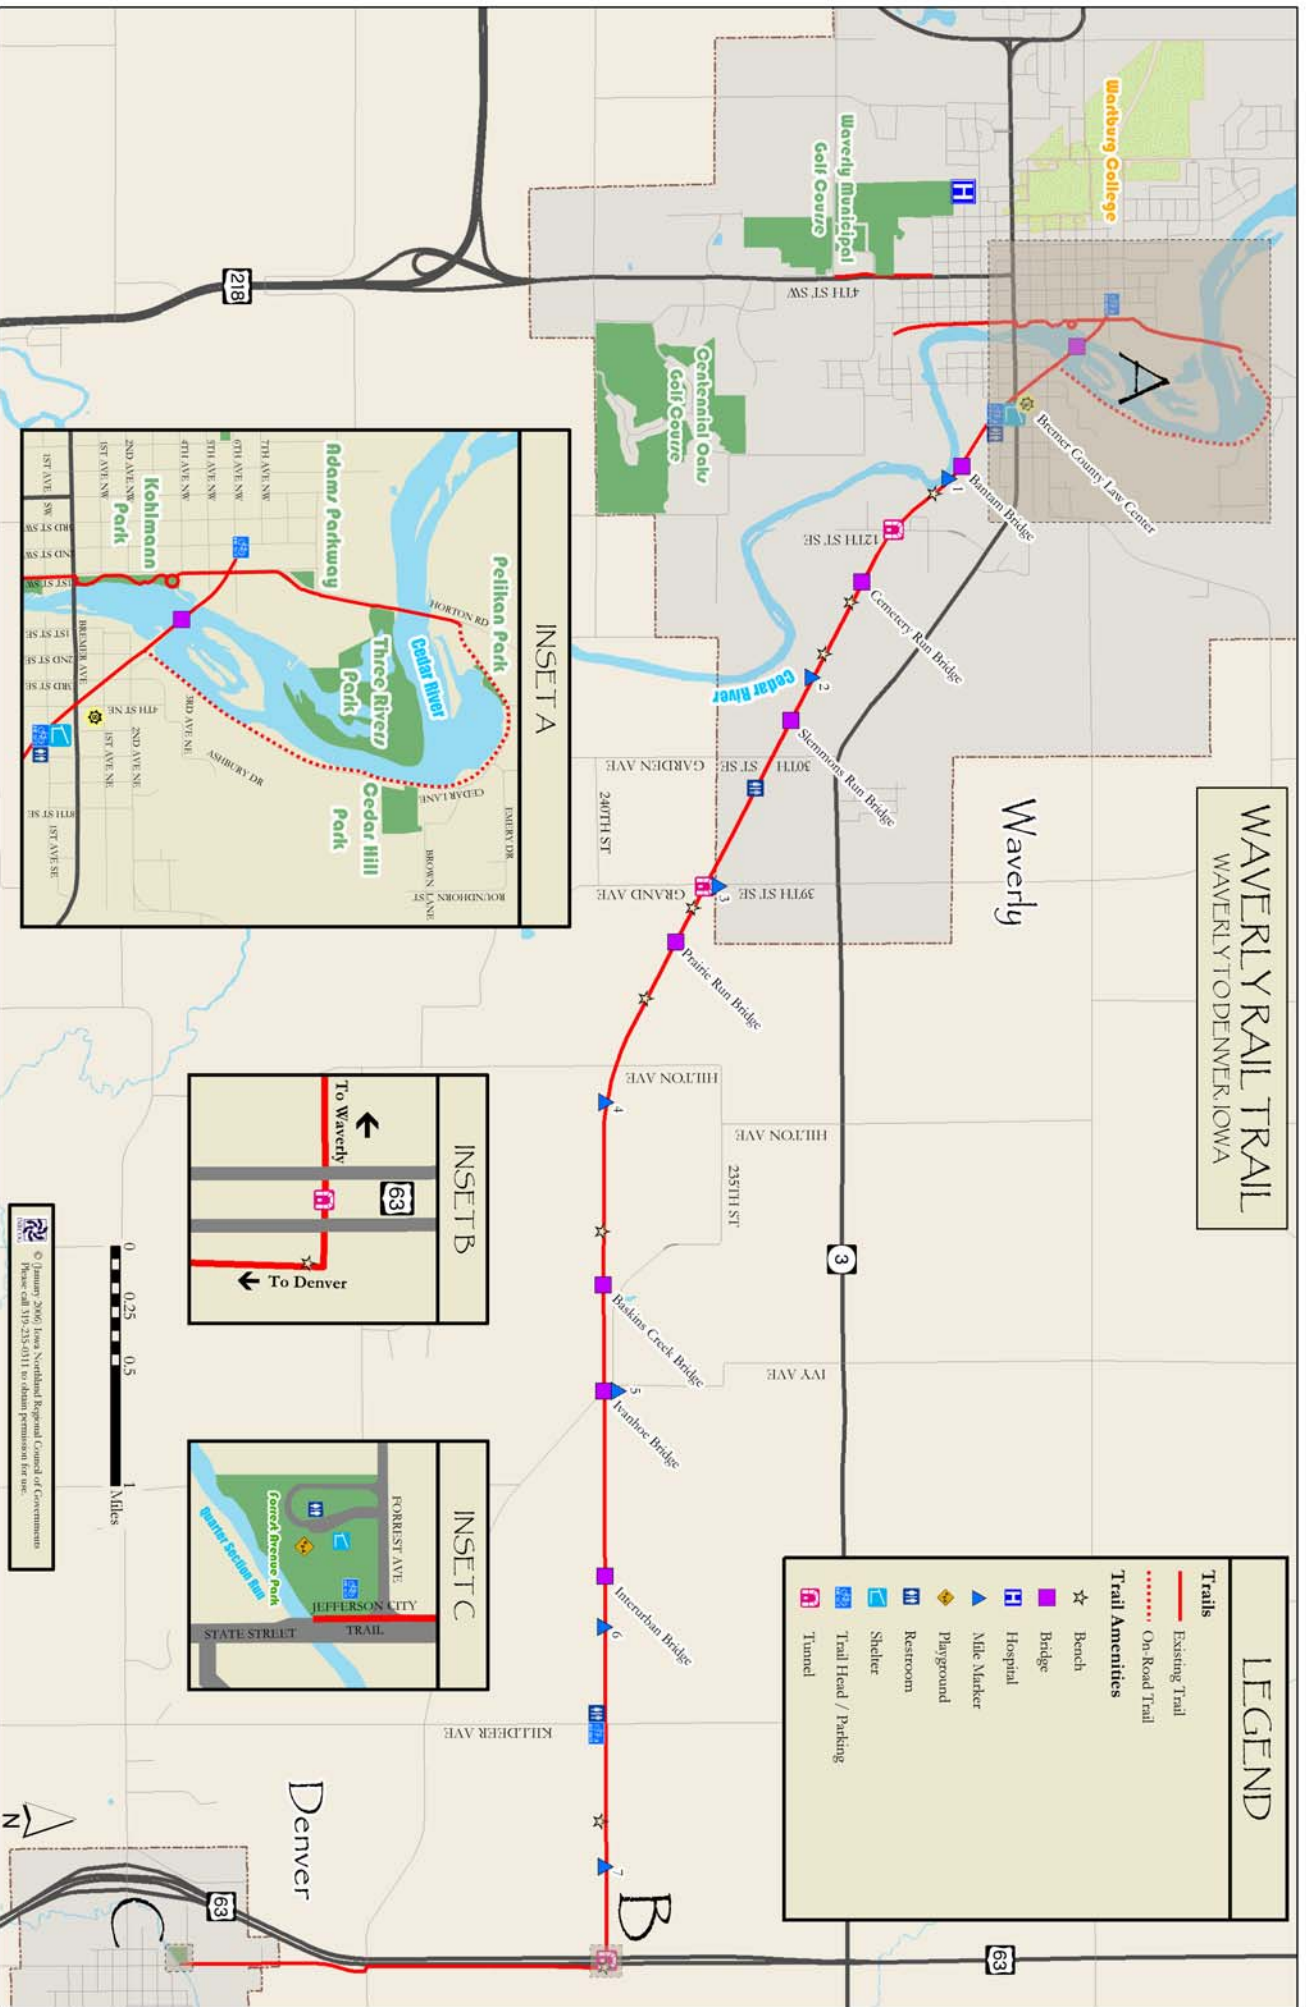

# WAVERLY RAIL TRAIL

## WAVERLY TO DENVER, IOWA

### INSET A

Detailed map of the Cedar River area, showing Pelican Park, Cedar Hill, Cedar River, and Kohlmann Park. Streets shown include Horton Rd, Cedar Lane, and various residential streets.

### INSET B

Map showing the trail route near Highway 63, with directions 'To Waverly' and 'To Denver'.